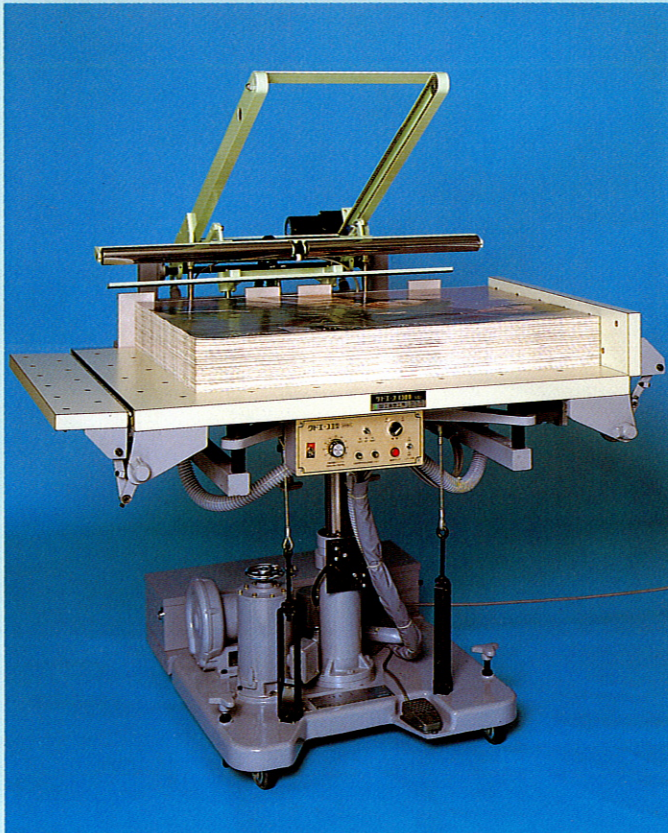

# KUDO-ACE 1000/1300 with Air Squeezer

Value-Added Jogger  
with Reliability and High-Tech

# Jogger with Automatic Side Register Guides and Air Squeezer

Install either side of the cutting machine

## Professionally proven quality and performance

1. World famous high quality, high performance, low-priced KUDO ACE Jogger with air squeezer.
2. Completely squeezes air to facilitate precision paper cutting.
3. Thick or thin, paper is free of stain and smear.
4. Speedy air squeezing and automatically openable side guides.
5. Foot switch for easy operation. Safety minded design and devices.

## Specifications

Item	Model	KUDO ACE 1000	KUDO ACE 1300
Format		900 × 1120mm	900 × 1360 mm
Height		740 to 920 mm, adjustable	
Working Pile Height		55 to 150 mm	
Power Required		200 V, 3 Phase, 50/60 Hz	
Main Drive Motor		750 W	
Blower		200 W	
Vibrator		45 W	
Side Register Guide Motor		40 W × 2	
Squeezer		40 W	
Compressor		400W	
Total		1515 W	
Dimensions:			
Length	mm	1290	1535
Width	mm	1400	1400
Height	mm	1890	1890
Net Weight	kg	305	320