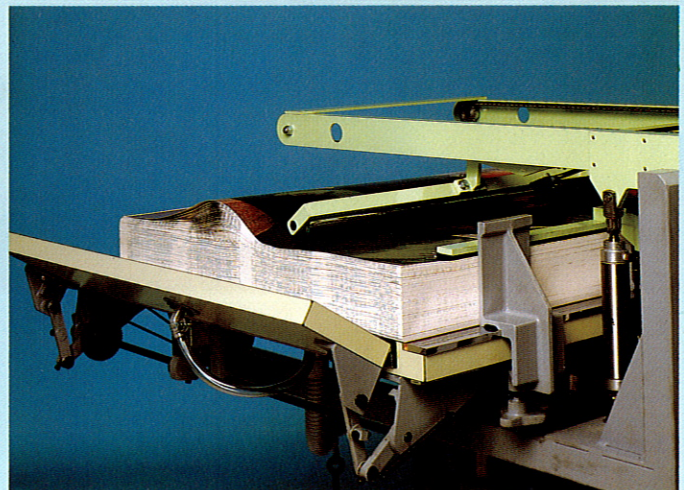

Specifications

Item	Model	KUDO ACE 1000	KUDO ACE 1300
Format		900 × 1120mm	900 × 1360 mm
Height		740 to 920 mm, adjustable	
Working Pile Height		55 to 150 mm	
Power Required		200 V, 3 Phase, 50/60 Hz	
Main Drive Motor		750 W	
Blower		200 W	
Vibrator		45 W	
Side Register Guide Motor		40 W × 2	
Squeezer		40 W	
Compressor		400W	
Total		1515 W	
Dimensions:			
Length	mm	1290	1535
Width	mm	1400	1400
Height	mm	1890	1890
Net Weight	kg	305	320

Specifications are subject to change without notice.