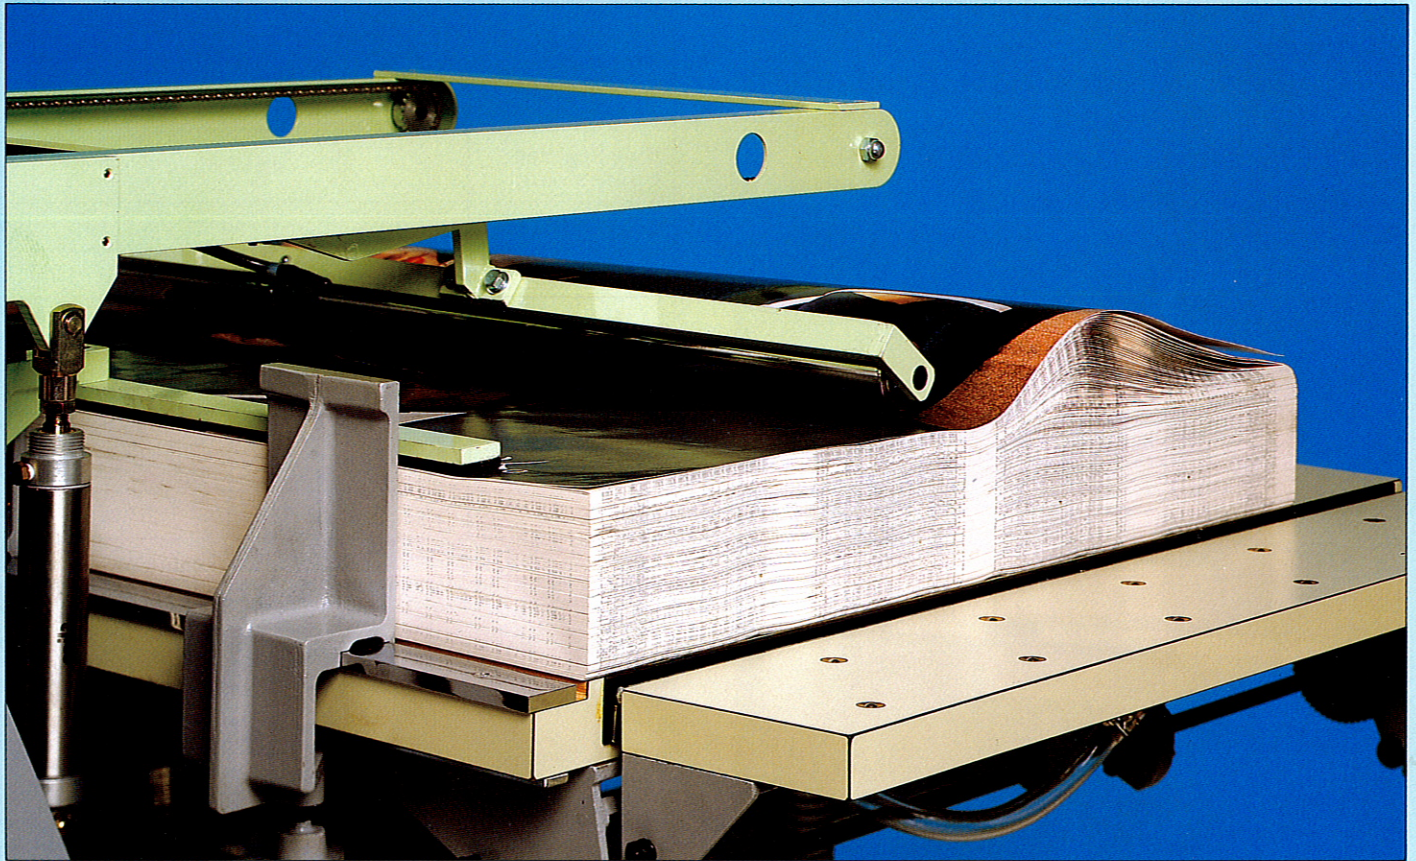

# KUDO-ACE 1000/1300 with Air Squeezer

Value-Added Jogger  
with Reliability and High-Tech

# Jogger with Automatic Side Register Guides and Air Squeezer

Install either side of the cutting machine

## Professionally proven quality and performance

1. World famous high quality, high performance, low-priced KUDO ACE Jogger with air squeezer.
2. Completely squeezes air to facilitate precision paper cutting.
3. Thick or thin, paper is free of stain and smear.
4. Speedy air squeezing and automatically openable side guides.
5. Foot switch for easy operation. Safety minded design and devices.

## Specifications

Item	Model	KUDO ACE 1000	KUDO ACE 1300
Format		900 × 1120mm	900 × 1360 mm
Height		740 to 920 mm, adjustable	
Working Pile Height		55 to 150 mm	
Power Required		200 V, 3 Phase, 50/60 Hz	
Main Drive Motor		750 W	
Blower		200 W	
Vibrator		45 W	
Side Register Guide Motor		40 W × 2	
Squeezer		40 W	
Compressor		400W	
Total		1515 W	
Dimensions:			
Length	mm	1290	1535
Width	mm	1400	1400
Height	mm	1890	1890
Net Weight	kg	305	320