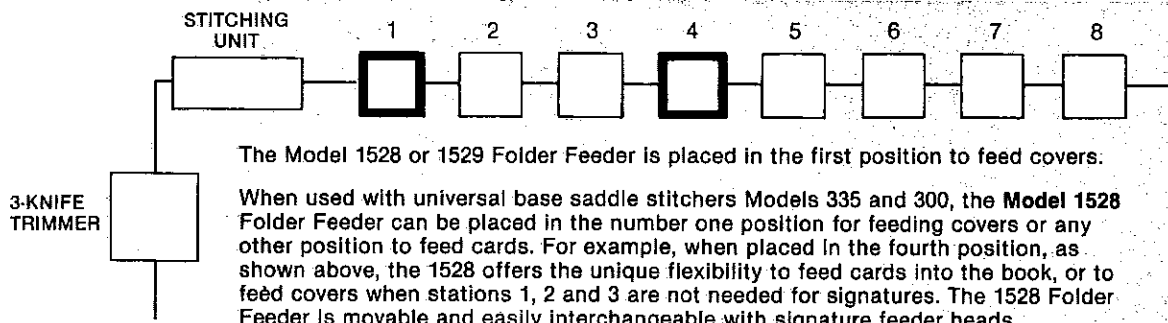

Model 1528 and 1529 Folder Feeders

For folding of covers, cards, TV programs and signatures

- Up to 14,000/hr.
- Low-silhouette for easy loading
- Standard and reverse scoring
- Simple, wrenchless size adjustments
- Eliminates off-line folding of covers and cards
- Can be idled when not in use
- Highest folding accuracy — sharp, precise, clean fold
- Folding pressure adjustable on-the-fly
- Can be added to all Muller Martini saddle stitchers
- Feeds in chain running direction