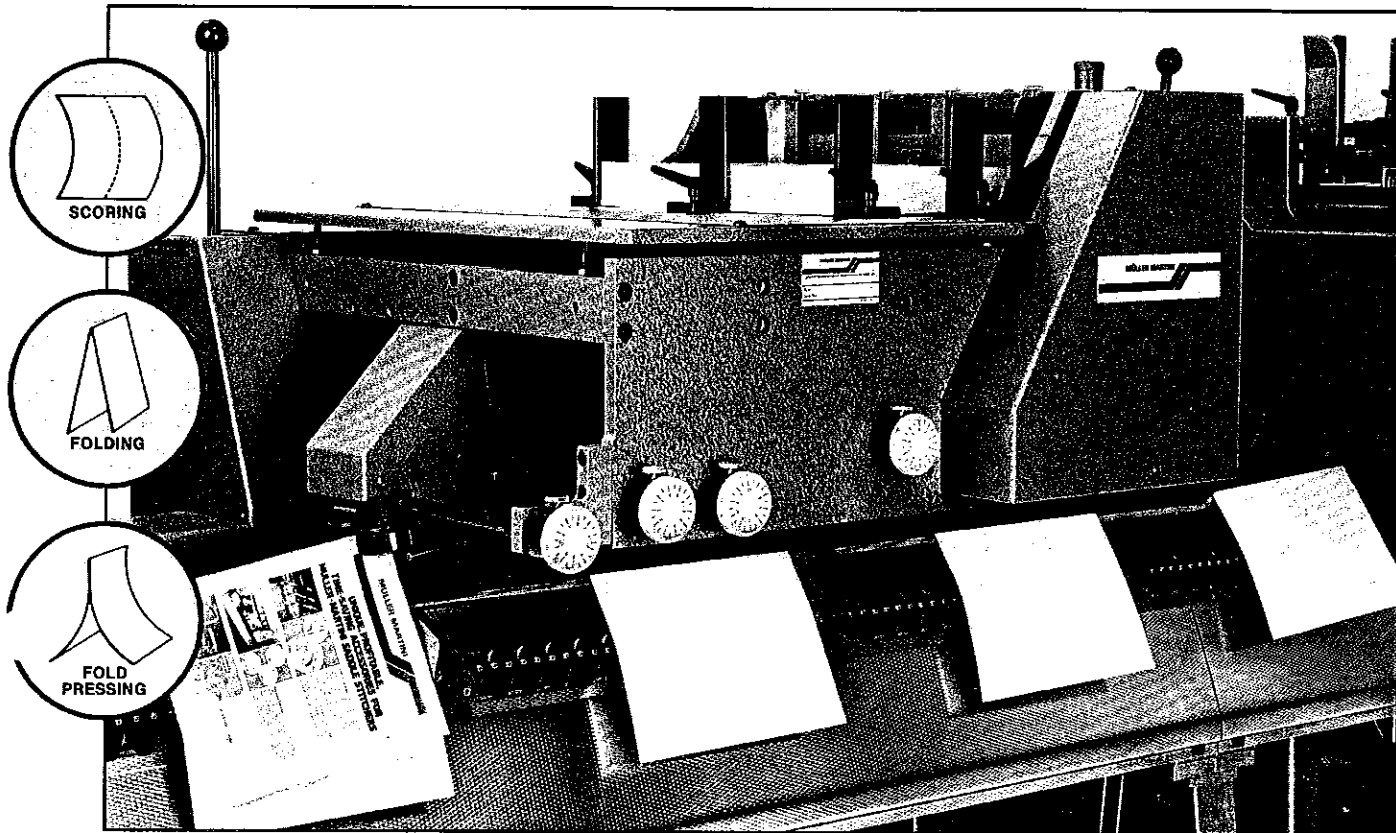

Model 1528 and 1529 Folder Feeders

For folding of covers, cards, TV programs and signatures

- Up to 14,000/hr.
- Low-silhouette for easy loading
- Standard and reverse scoring
- Simple, wrenchless size adjustments
- Eliminates off-line folding of covers and cards
- Can be idled when not in use
- Highest folding accuracy — sharp, precise, clean fold
- Folding pressure adjustable on-the-fly
- Can be added to all Muller Martini saddle stitchers
- Feeds in chain running direction