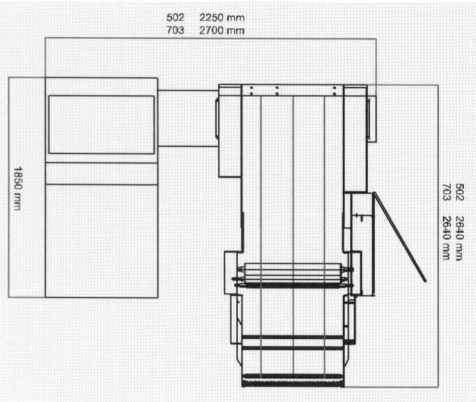

03/2014

Floorplan

Similar solutions:

- Automatic Single Sheet Delivery mitra for rotary cutters and die cutters
- Automatic Delivery for pharmazeutical prefolds pharma704

For videos and further information please visit www.palamides.com

palamides GmbH
Benzstraße 14
71272 Renningen
Germany
welcome@palamides.de
www.palamides.com

palamides USA Inc.
100 Norb Ave. st3
62424 Dieterich USA-IL
Tel.: +1 217-925 5900
welcome@palamides.de
www.palamides.com

palamides