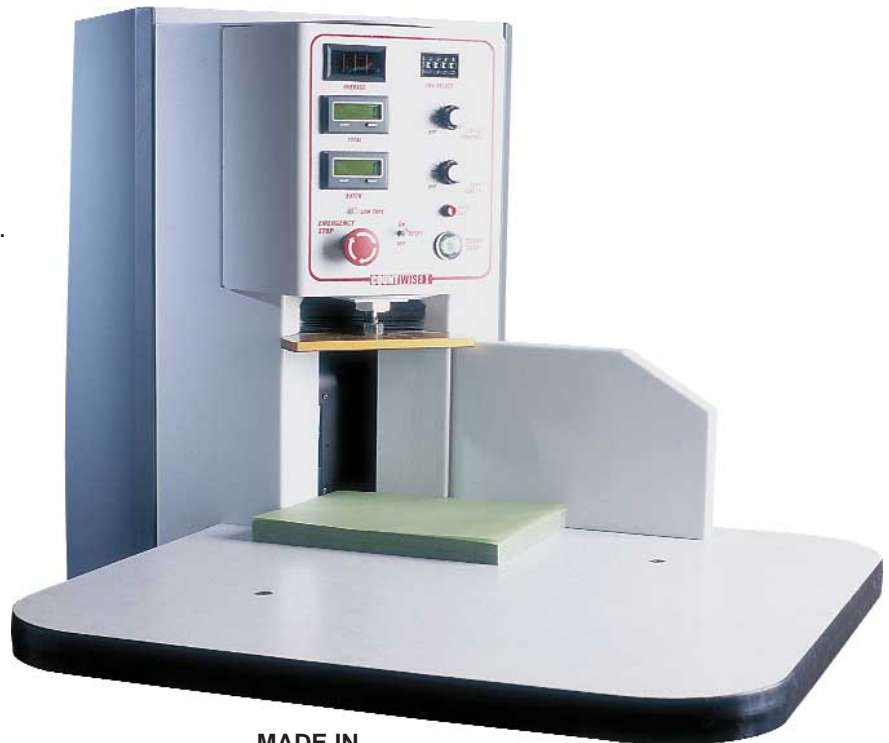

COUNT-WISE I

Sheet Counter & Batch Tabber

Speed, Flexibility & Accuracy for High Volume Applications

Quantity control becomes more important as the jobs get bigger. Our **Count-Wise I** has the speed, accuracy and quantity control you need – all at the convenient push of a button and at a price that will maximize your profit and efficiency.

The **Count-Wise I** is ideal for printers, packagers and other companies looking for affordable, consistent quantity control for a wide variety of counting jobs. Improve productivity even more with available options.

STANDARD FEATURES

- Counting speeds up to 2500 CPM
- Tab insertion from 3 to 9999 sheets
- Easy installation
- One-button initiation
- Minimal maintenance requirements
- Modular construction
- Large electronic displays (LED)
- Six-digit totalizer
- Six-digit batch counter
- Plug-in components
- Solid State electronics
- Low tape warning indicator
- Readily available parts