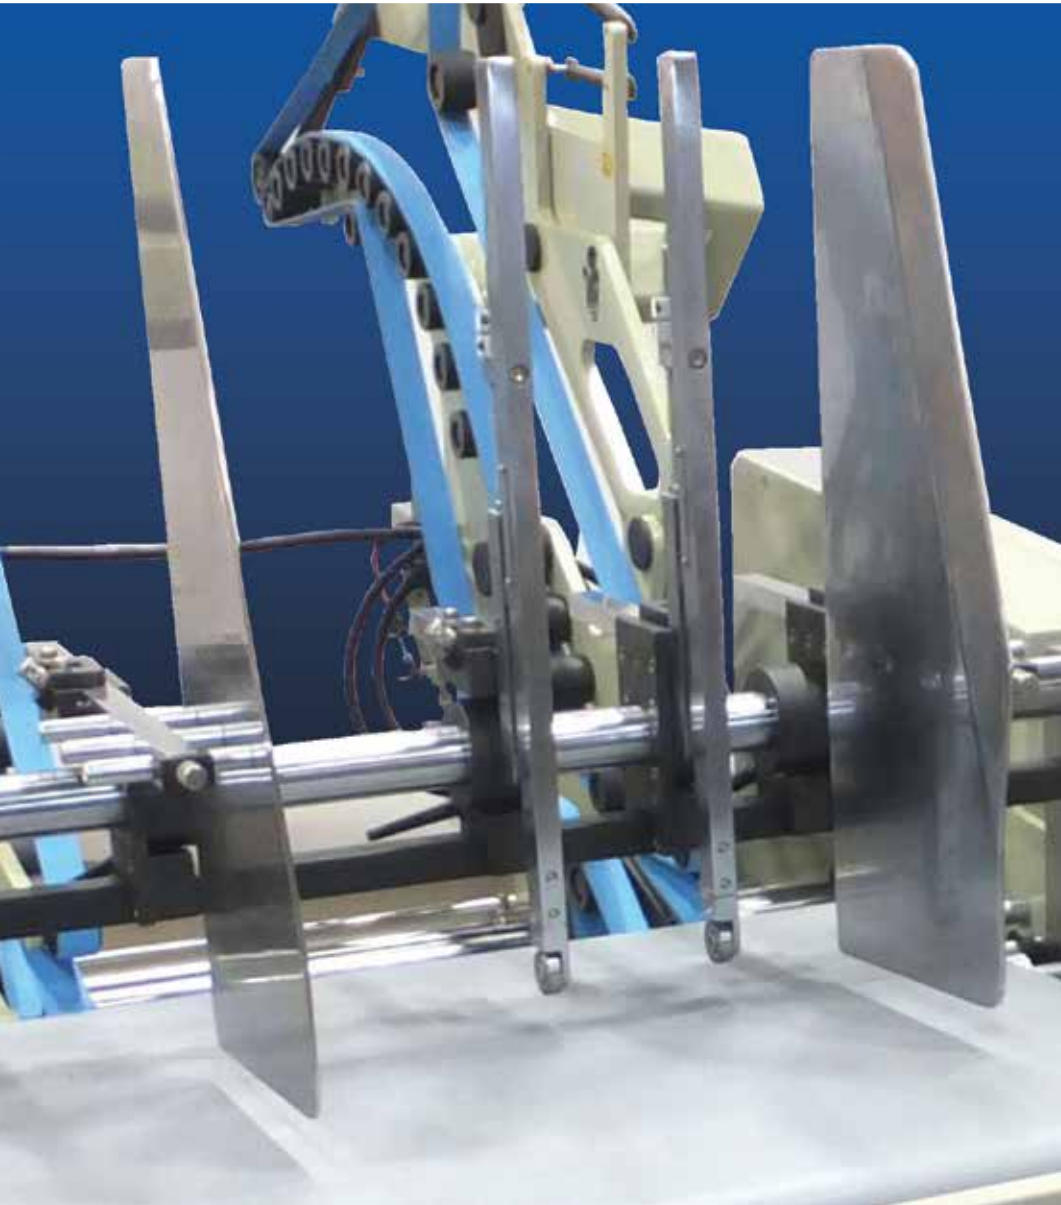

Durability, Versatility, Affordability

SIG-FEED

FEATURES:

- Precise feed control of folding carton and corrugated blanks
- Ergonomic design for blank loading ease; less operator fatigue
- Compatible with most folder gluers with simple "roll up and lock in" design
- Uniform pile height achieved with adjustable proximity switch
- Fully adjustable feed gates accommodate full range of blank sizes
- AC variable speed drive for speed adjustments