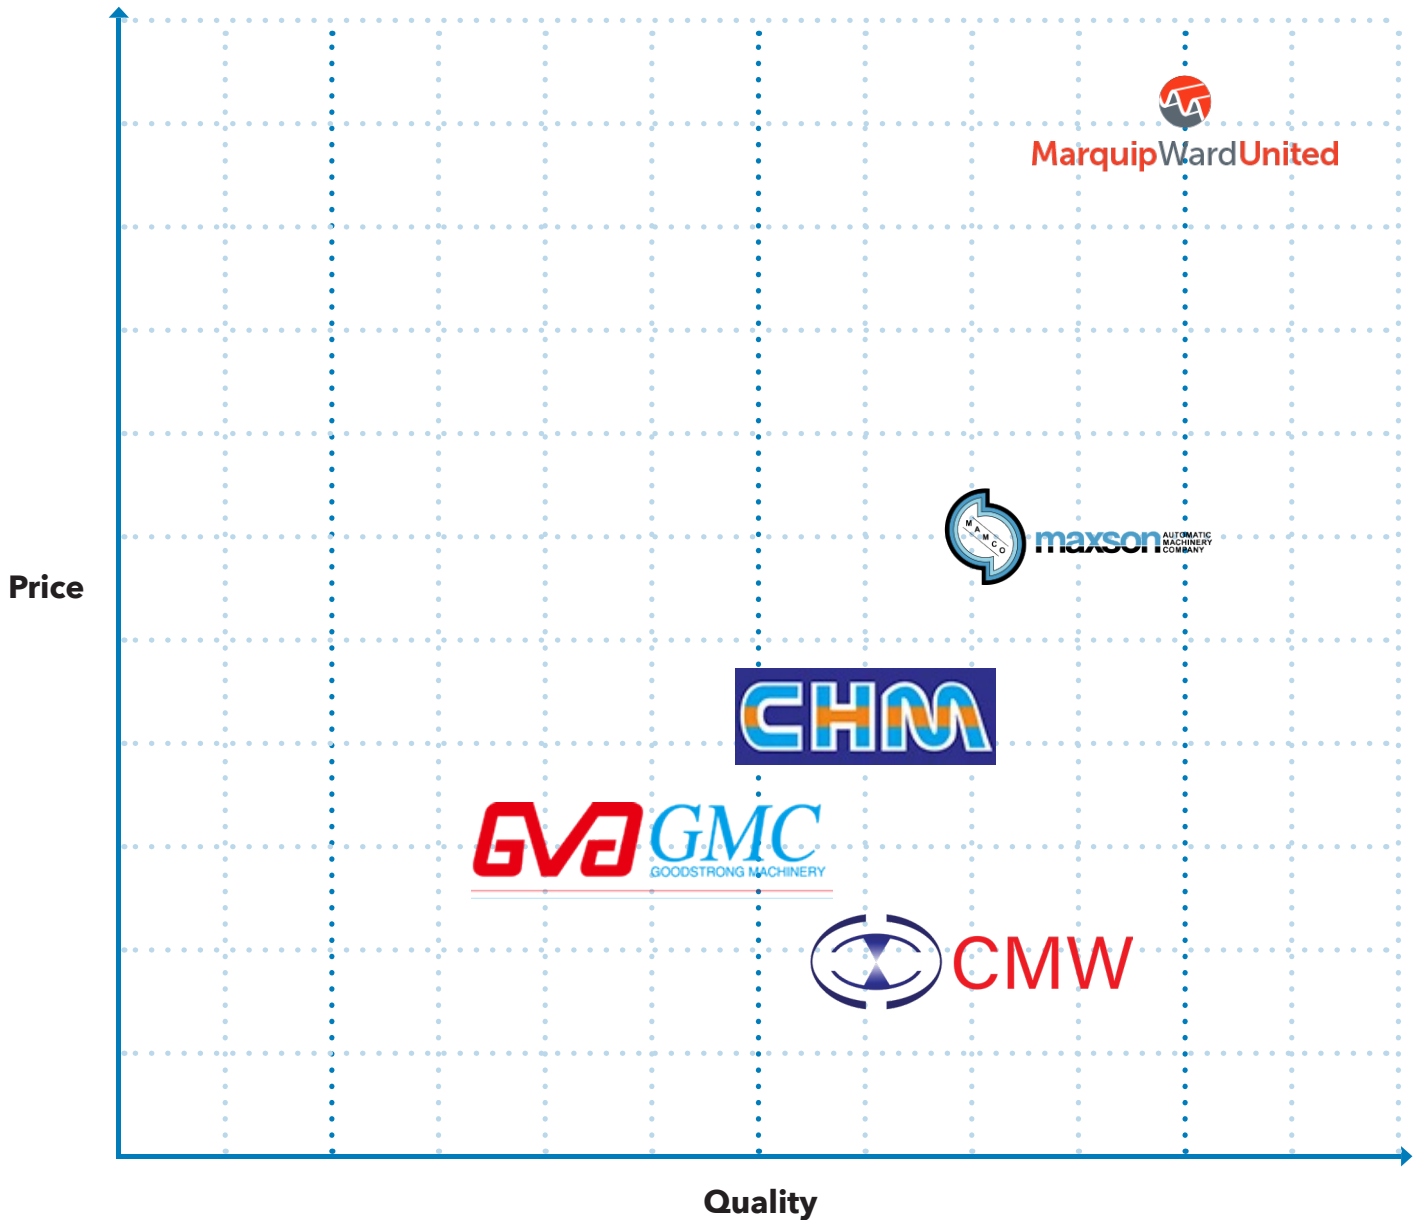

### CMW Rotary Sheeters - Since 2004

Founded in 2004, CMW is an employee-owned company with installs worldwide and a focus on practical machine design, dedicated customer support, and a passion for technology. Brought together by a common vision of providing an economical and efficient sheeting solution, Chosen Machine Works (CMW) is a Taiwanese company formed by a group of engineers adding together with over 80 years of experience in the industry.

The graph below plots CMW and it's primary competitors based on price and quality.